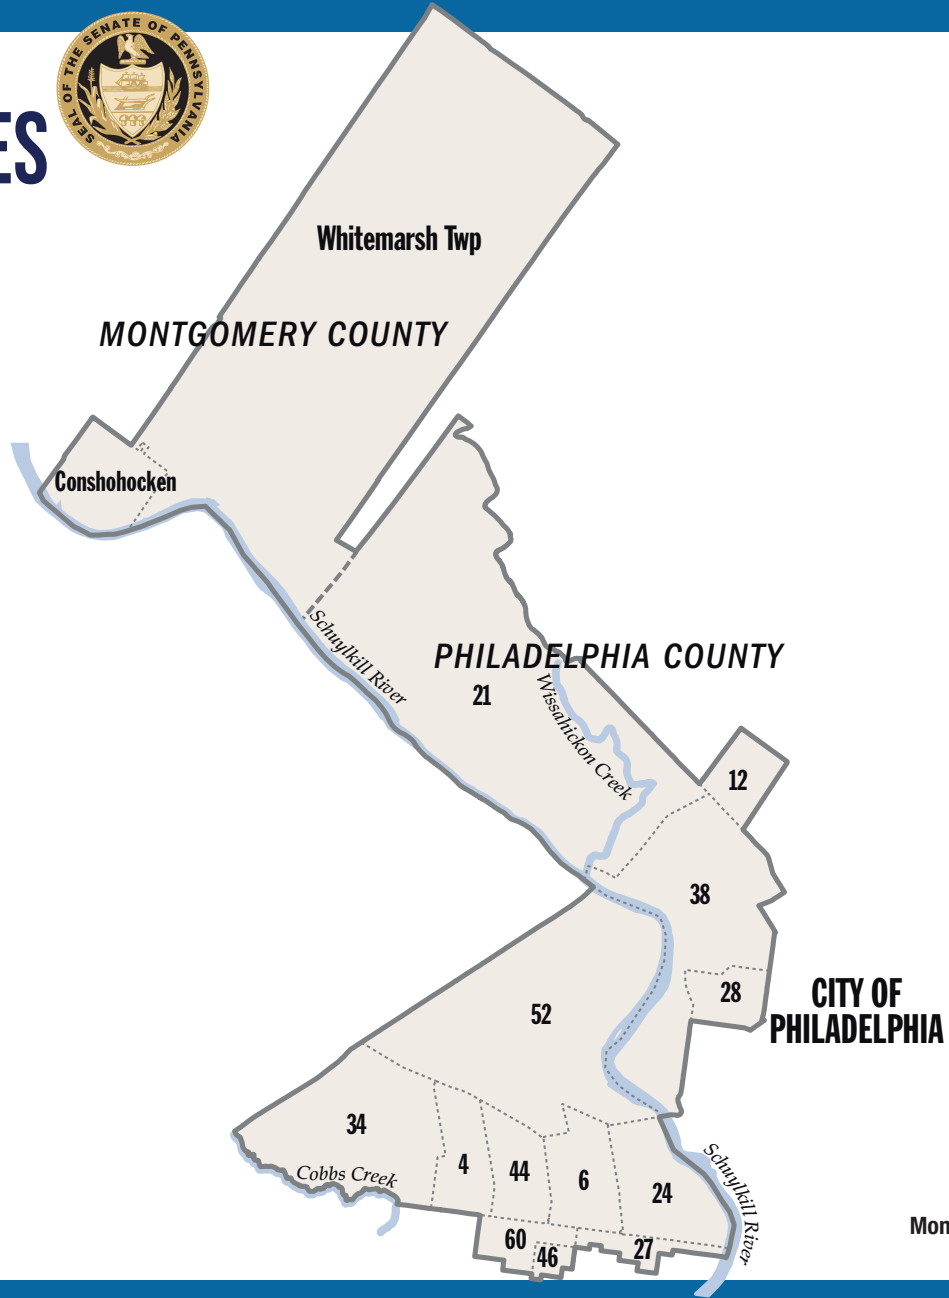

STATE SENATOR

VINCENT HUGHES

Commonwealth of Pennsylvania

7TH SENATORIAL DISTRICT

Montgomery County (Part) & Philadelphia County (Part)